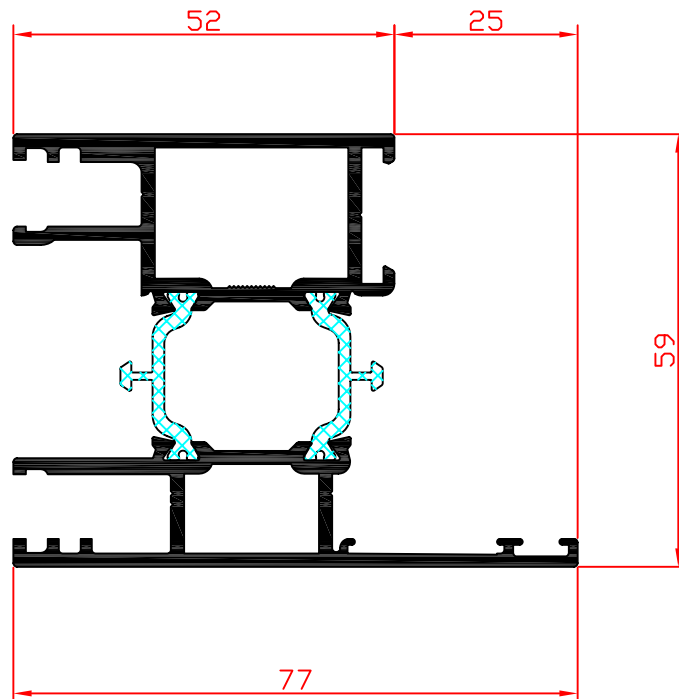

Concept System 77 - 008.0185.XX

Concept System 68 - 005.0185.XX

This drawing is our property. Each duplication, utilization or passing on to third persons is forbidden and will be pursued.

-	Blatt erstellt	12.02.08	Tla
Index	Bearbeitung	Datum	Name

NEWS
01/2008

Bezeichnung

neue Dilatationsprofile
für CS 68 & CS 77

Größe:	DIN A4
Blatt	007
Index	-