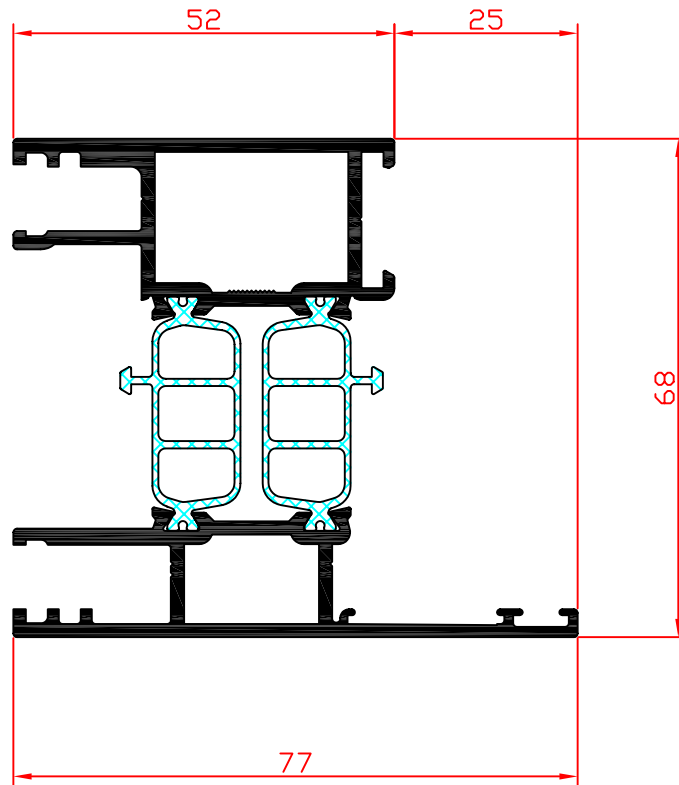

Concept System 77 - 008.0185.XX

Concept System 68 - 005.0185.XX

This drawing is our property. Each duplication, utilization or passing on to third persons is forbidden and will be pursued.

-	Blatt erstellt	12.02.08	Tla
Index	Bearbeitung	Datum	Name

NEWS
01/2008

Bezeichnung

neue Dilatationsprofile
für CS 68 & CS 77

Größe:	DIN A4
Blatt	007
Index	-