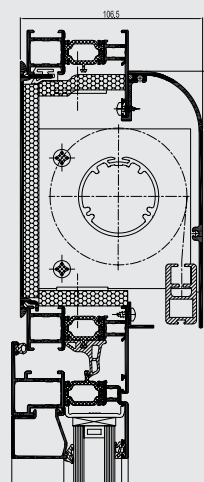

The integrated sunscreening system Reynascreen can be combined with all Reynaers windows and doors and can be controlled manually or electrically. The extra insulation in the casing ensures the thermal comfort. Furthermore, Reynascreen can be combined with Mosquito, the Reynaers insect screen.