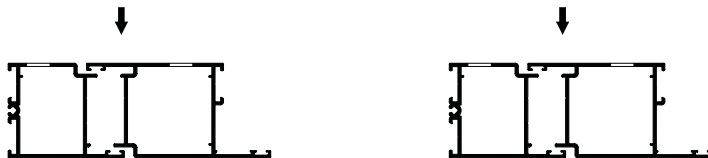

DEURSCHARNIER 2-DELIG
PAUMELLE PORTE 2-PARTITE
DOOR HINGE 2-PART
TÜRBAND 2-TEILIG

DEURSCHARNIER 3-DELIG
PAUMELLE PORTE 3-PARTITE
DOOR HINGE 3-PART
TÜRBAND 3-TEILIG

BEVESTIGINGSMIDDEL
MOYENS DE FIXATION
FIXINGS
BEFESTIGUNGSMITTEL

065.6656.XX	095.A900.00 and 095.A926.00 or 097.0368.00 and 097.0676.00		
065.6630.--			

065.6688.XX	095.A900.00 and 095.A927.00 or 097.0369.00 and 097.0676.00		
065.6631.--