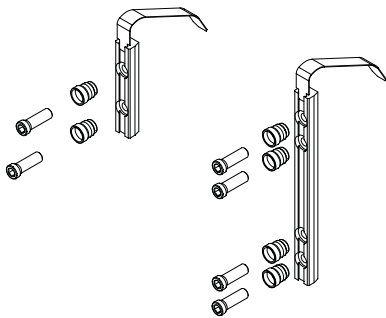

PS 50-SP
CS 59Pa