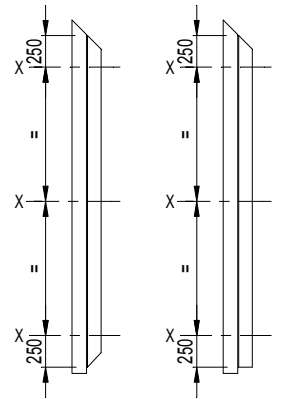

065.6688.XX	095.A900.00 and 095.A927.00	or 097.0369.00	and 097.0676.00
065.6631.--			

DEURSCHARNIER 3-DELIG
PAUMELLE PORTE 3-PARTITE
DOOR HINGE 3-PART
TÜRBAND 3-TEILIG

BEVESTIGINGSMIDDEL
MOYENS DE FIXATION
FIXINGS
BEFESTIGUNGSMITTEL

D0084062

065.6688.XX	095.A900.00 and 095.A927.00	or 097.0369.00	
065.6631.--			

D0084062