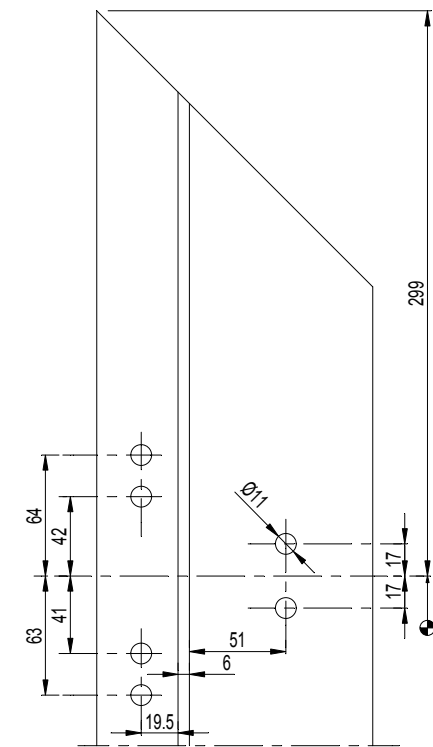

065.6688.XX 065.6631.--	095.A900.00 and 095.A927.00	095.A927.00 or 097.0369.00 and 097.0676.00	097.0369.00 and 097.0676.00