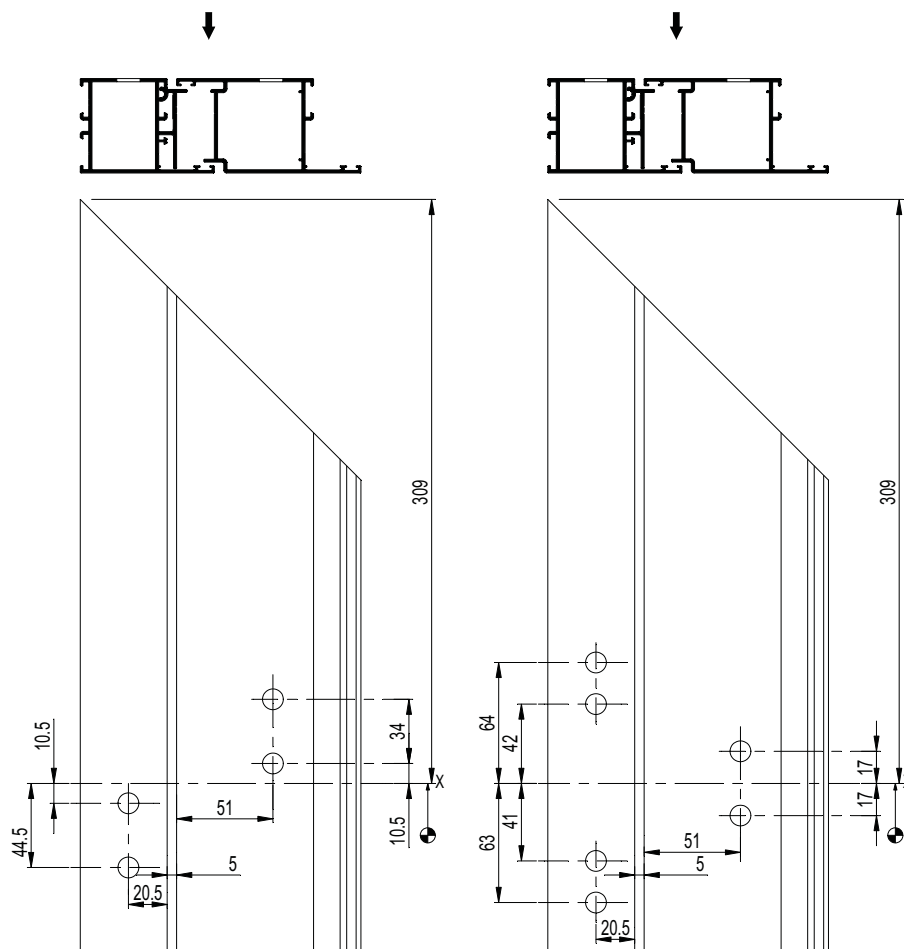

065.6631.--
065.6630.--

065.6656.XX	095.A900.00 and 095.A926.00 or 097.0368.00 and 097.0676.00		
065.6630.--			

065.6688.XX	095.A900.00 and 095.A927.00 or 097.0369.00 and 097.0676.00		
065.6631.--