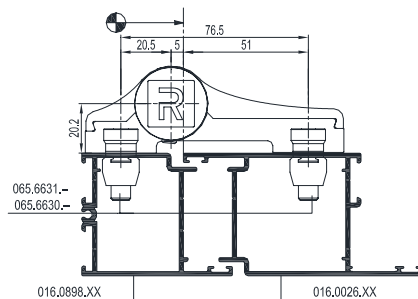

CP 59-Pa

Die dazugehörigen Katalogunterlagen finden Sie hierzu im Anhang.
Bitte ergänzen Sie Ihre Kataloge um diese Seiten.