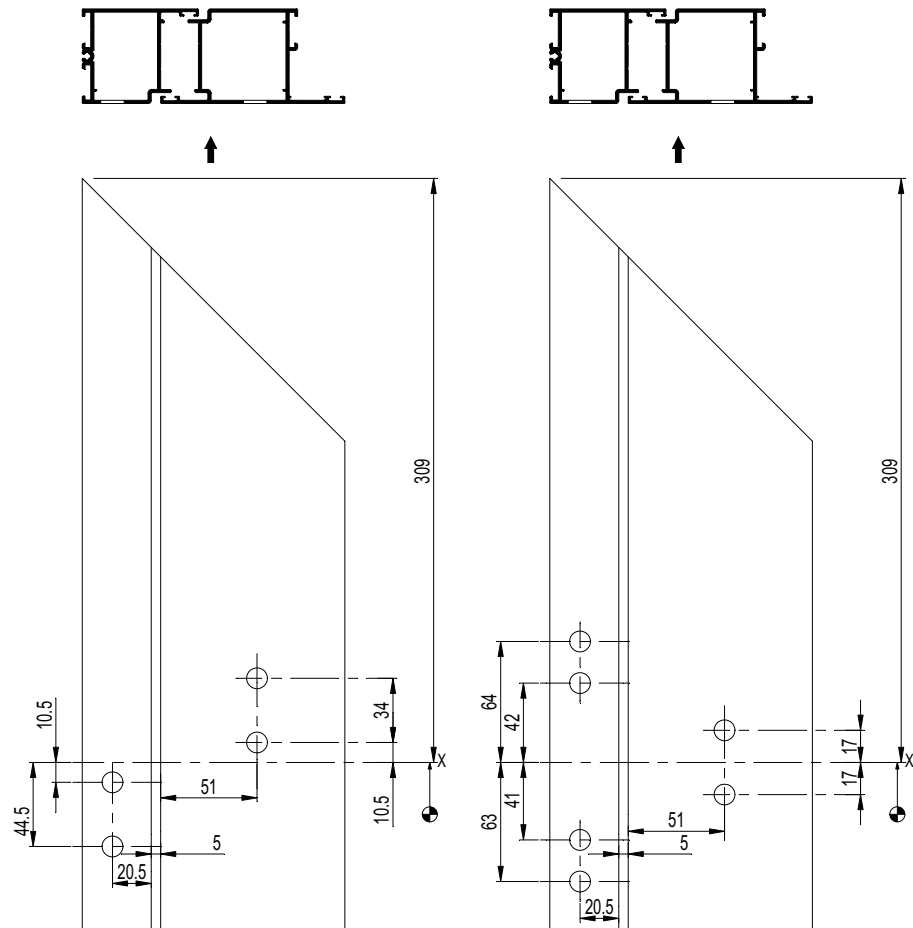

065.6656.XX		095.A900.00 and 095.A926.00	097.0368.00 and 097.0676.00
065.6630.--			

065.6688.XX		095.A900.00 and 095.A927.00	097.0369.00 and 097.0676.00
065.6631.--