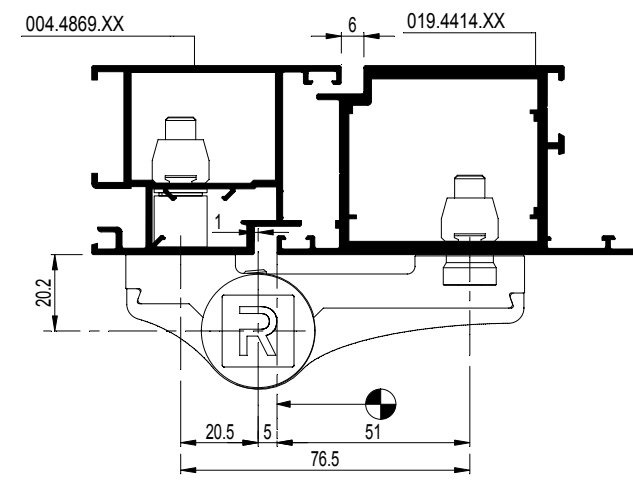

065.6689.XX 065.6631.--	095.A900.00 and 095.A927.00	095.A927.00 or 097.0369.00 and 097.0676.00	097.0369.00 and 097.0676.00

D0084063

065.6688.XX 065.6631.--	095.A900.00 and 095.A927.00	095.A927.00 or 097.0369.00 and 097.0676.00	097.0369.00 and 097.0676.00

D0084063