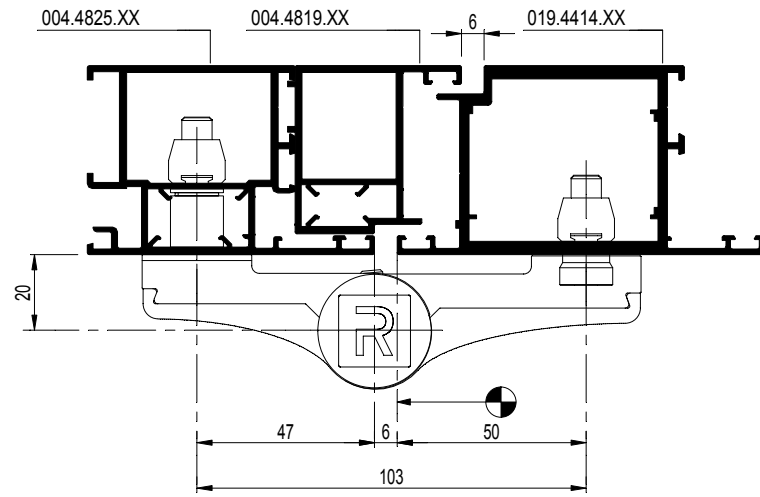

065.6689.XX 065.6631.--	095.A900.00 and 095.A927.00	095.A927.00 or 097.0369.00 and 097.0676.00	097.0369.00 and 097.0676.00

D0084063

065.6688.XX 065.6631.--	095.A900.00 and 095.A927.00	095.A927.00 or 097.0369.00 and 097.0676.00	097.0369.00 and 097.0676.00

D0084063