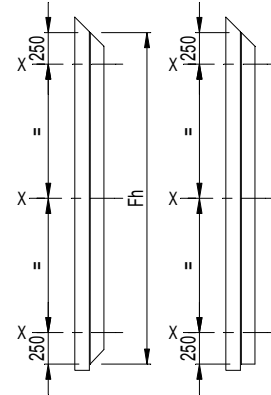

065.6688.XX	095.A900.00 and 095.A927.00	or 097.0369.00	and 097.0676.00
065.6631.--			

DEURSCHARNIER 3-DELIG
PAUMELLE PORTE 3-PARTITE
DOOR HINGE 3-PART
TÜRBAND 3-TEILIG

BEVESTIGINGSMIDDEL
MOYENS DE FIXATION
FIXINGS
BEFESTIGUNGSMITTEL

D0084062

065.6688.XX	095.A900.00 and 095.A927.00	or 097.0369.00	
065.6631.--			

D0084062