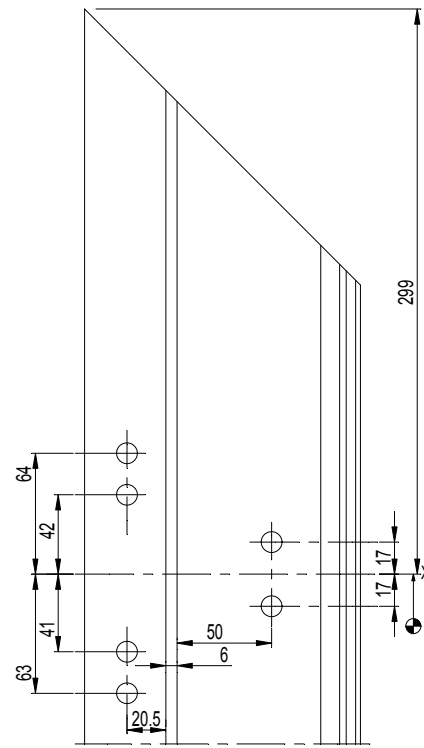

065.6688.XX	095.A900.00 and 095.A927.00	or 097.0369.00	and 097.0676.00
065.6631.--			

DEURSCHARNIER 3-DELIG
PAUMELLE PORTE 3-PARTITE
DOOR HINGE 3-PART
TÜRBAND 3-TEILIG

BEVESTIGINGSMIDDEL
MOYENS DE FIXATION
FIXINGS
BEFESTIGUNGSMITTEL

D0084062

065.6688.XX	095.A900.00 and 095.A927.00	or 097.0369.00	
065.6631.--			

D0084062