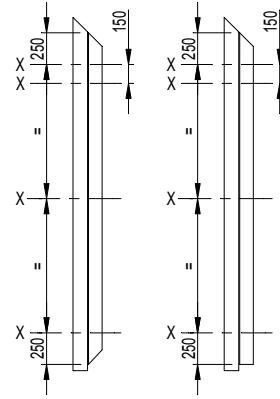

065.6689.XX 065.6631.--	095.A900.00 and 095.A927.00	095.A927.00 or 097.0369.00 and 097.0676.00	097.0369.00 and 097.0676.00

D0084063

065.6688.XX 065.6631.--	095.A900.00 and 095.A927.00	095.A927.00 or 097.0369.00 and 097.0676.00	097.0369.00 and 097.0676.00

D0084063