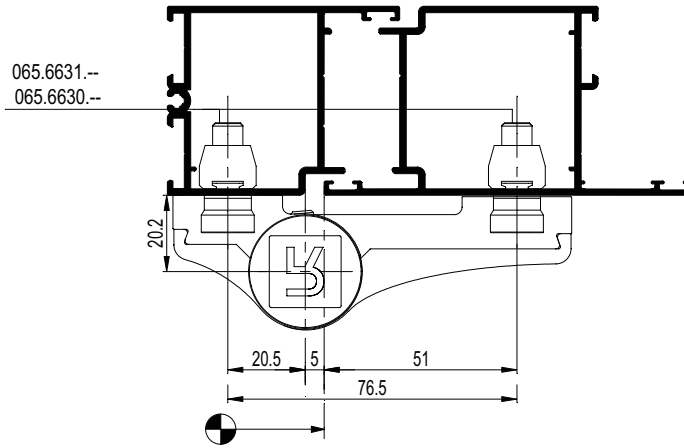

065.6656.XX		095.A900.00 and 095.A926.00	097.0368.00 and 097.0676.00
065.6630.--			

065.6688.XX		095.A900.00 and 095.A927.00	097.0369.00 and 097.0676.00
065.6631.--