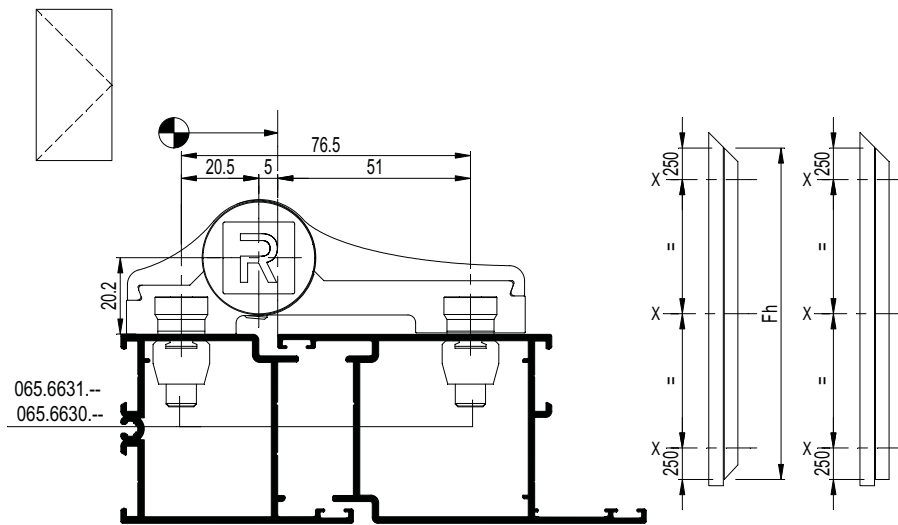

Eco system  
 CS 86-HI  
 CS 77  
 CS 68  
 CS 59  
 CS 59Pa  
 CS 68-FP  
 Eco system-AP  
 CS 77-SP

CS 59-AP  
 CS 68-AP  
 CS 77-AP

TÜR BAND IV  
 X=47 Y=56 Z=20  
 ANCHORS NOT INCLUDED:SEE SYST. CAT. CS