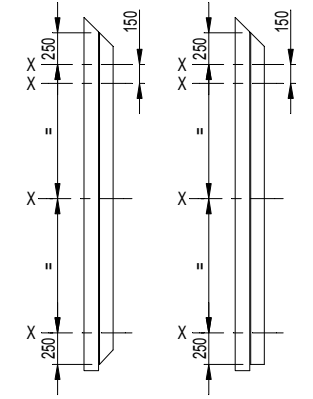

065.6689.XX 065.6631.--	095.A900.00 and 095.A927.00	095.A927.00 or 097.0369.00 and 097.0676.00	097.0369.00 and 097.0676.00

D0084063

065.6688.XX 065.6631.--	095.A900.00 and 095.A927.00	095.A927.00 or 097.0369.00 and 097.0676.00	097.0369.00 and 097.0676.00

D0084063