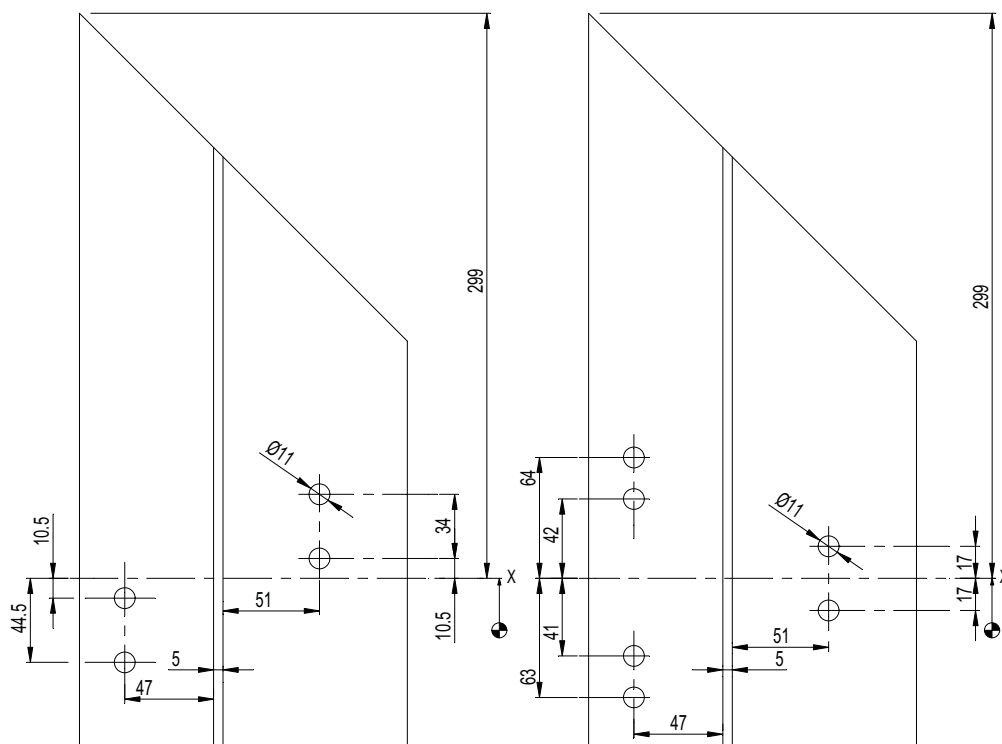

065.6714.XX	095.A900.00 and 095.A926.00 or 097.0368.00 and 097.0676.00		
065.6630.--			

065.6689.XX	095.A900.00 and 095.A927.00 or 097.0369.00 and 097.0676.00		
065.6631.--