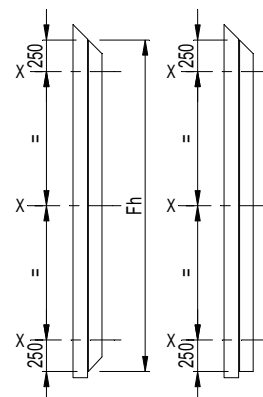

065.6631.--
065.6630.--