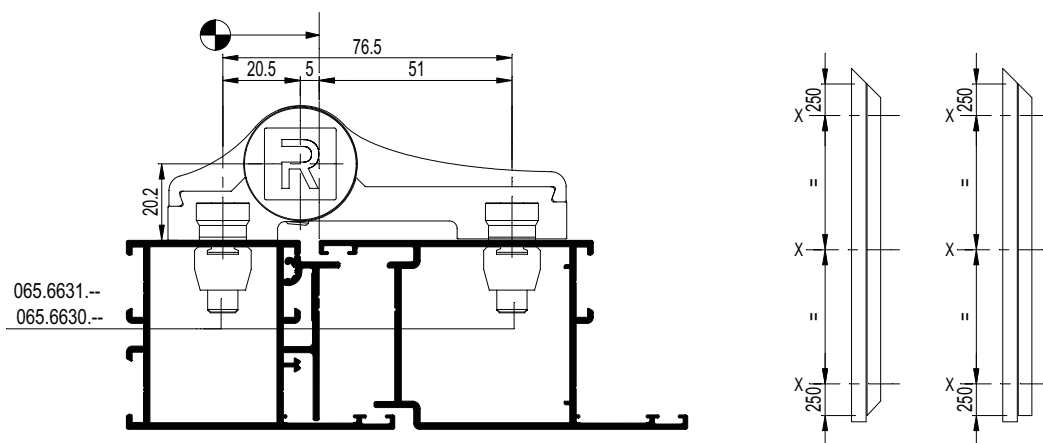

065.6631.--
065.6630.--

065.6656.XX	095.A900.00 and 095.A926.00 or 097.0368.00 and 097.0676.00		
065.6630.--			

065.6688.XX	095.A900.00 and 095.A927.00 or 097.0369.00 and 097.0676.00		
065.6631.--