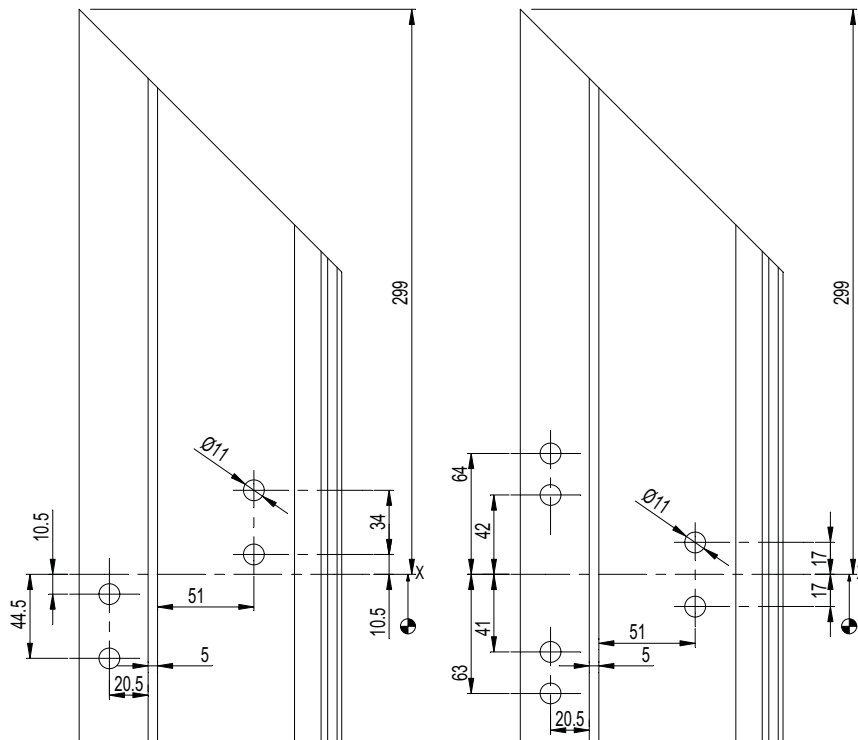

DEURSCHARNIER 2-DELIG
PAUMELLE PORTE 2-PARTITE
DOOR HINGE 2-PART
TÜRBAND 2-TEILIG

DEURSCHARNIER 3-DELIG
PAUMELLE PORTE 3-PARTITE
DOOR HINGE 3-PART
TÜRBAND 3-TEILIG

BEVESTIGINGSMIDDEL
MOYENS DE FIXATION
FIXINGS
BEFESTIGUNGSMITTEL

065.6656.XX	095.A900.00 and 095.A926.00 or 097.0368.00 and 097.0676.00		
065.6630.--			

065.6688.XX	095.A900.00 and 095.A927.00 or 097.0369.00 and 097.0676.00		
065.6631.--