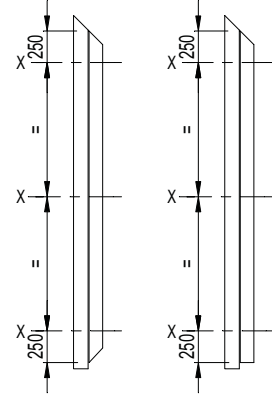

065.6656.XX		095.A900.00 and 095.A926.00	097.0368.00 and 097.0676.00
065.6630.--			

065.6688.XX		095.A900.00 and 095.A927.00	097.0369.00 and 097.0676.00
065.6631.--