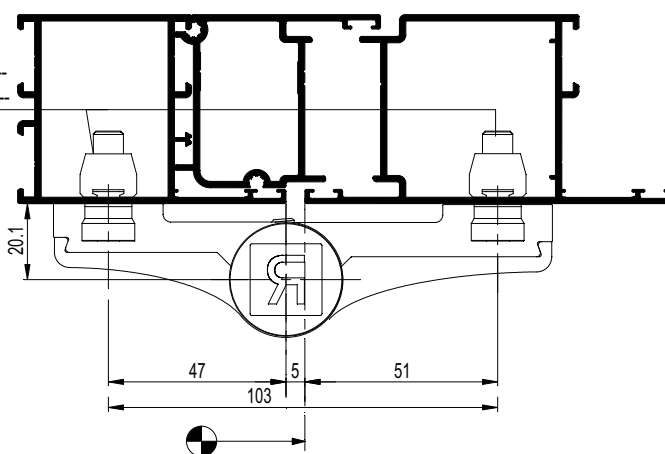

065.6631.--
065.6630.--