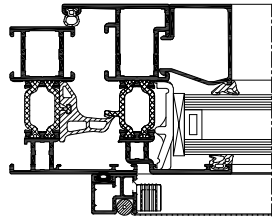

The rail for the sliding insect screen is situated above or at the bottom of the door in order to assure optimal comfort. The windows, doors or sliding doors can be opened or closed without taking out the Mosquito system.

MOSQUITO

TECHNICAL CHARACTERISTICS

Style variants	INSECT-RETARDANT WINDOWS	INSECT-RETARDANT DOORS	INSECT-RETARDANT SLIDING DOORS
Overall system depth	15 mm / 22 mm	28 mm	28 mm
Corners	pre-formed synthetic supporting corner pieces or aluminium clampable corner	pneumatically crimped aluminium corner or aluminium clampable corner	pneumatically crimped aluminium corner or aluminium clampable corner