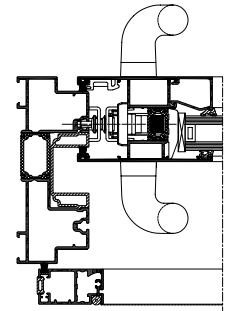

The rail for the sliding insect screen is situated above or at the bottom of the door in order to assure optimal comfort. The windows, doors or sliding doors can be opened or closed without taking out the Mosquito system.

MOSQUITO

TECHNICAL CHARACTERISTICS

Style variants	INSECT-RETARDANT WINDOWS	INSECT-RETARDANT DOORS	INSECT-RETARDANT SLIDING DOORS
Overall system depth	15 mm / 22 mm	28 mm	28 mm
Corners	pre-formed synthetic supporting corner pieces or aluminium clampable corner	pneumatically crimped aluminium corner or aluminium clampable corner	pneumatically crimped aluminium corner or aluminium clampable corner