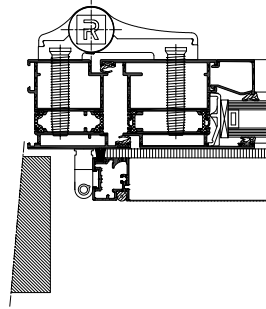

MOSQUITO

Anti-bug

R
REYNAERS
aluminium

Mosquito is a wire screen system which can be fitted to a window, door or sliding door to keep out insects. The system is compatible with all Reynaers window, door and sliding door series as well as series from other system suppliers. Mosquito is available in softline and renaissance style to match your Reynaers system.

The rail for the sliding insect screen is situated above or at the bottom of the door in order to assure optimal comfort. The windows, doors or sliding doors can be opened or closed without taking out the Mosquito system.

MOSQUITO

TECHNICAL CHARACTERISTICS

Style variants	INSECT-RETARDANT WINDOWS	INSECT-RETARDANT DOORS	INSECT-RETARDANT SLIDING DOORS
Overall system depth	15 mm / 22 mm	28 mm	28 mm
Corners	pre-formed synthetic supporting corner pieces or aluminium clampable corner	pneumatically crimped aluminium corner or aluminium clampable corner	pneumatically crimped aluminium corner or aluminium clampable corner