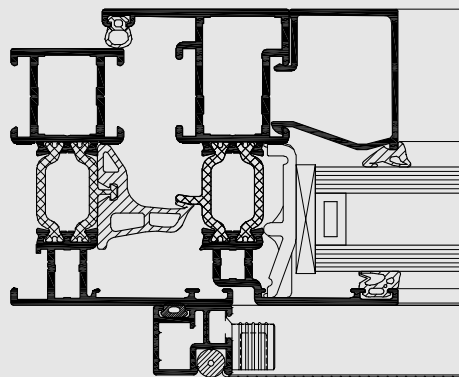

MOSQUITO

Anti-bug

R
REYNAERS
aluminium

Mosquito is a wire screen system which can be fitted to a window, door or sliding door to keep out insects. The system is compatible with all Reynaers window, door and sliding door series as well as series from other system suppliers. Mosquito is available in softline and renaissance style to match your Reynaers system.

The rail for the sliding insect screen is situated above or at the bottom of the door in order to assure optimal comfort. The windows, doors or sliding doors can be opened or closed without taking out the Mosquito system.

MOSQUITO

TECHNICAL CHARACTERISTICS

Style variants	INSECT-RETARDANT WINDOWS	INSECT-RETARDANT DOORS	INSECT-RETARDANT SLIDING DOORS
Overall system depth	15 mm / 22 mm	28 mm	28 mm
Corners	pre-formed synthetic supporting corner pieces or aluminium clampable corner	pneumatically crimped aluminium corner or aluminium clampable corner	pneumatically crimped aluminium corner or aluminium clampable corner