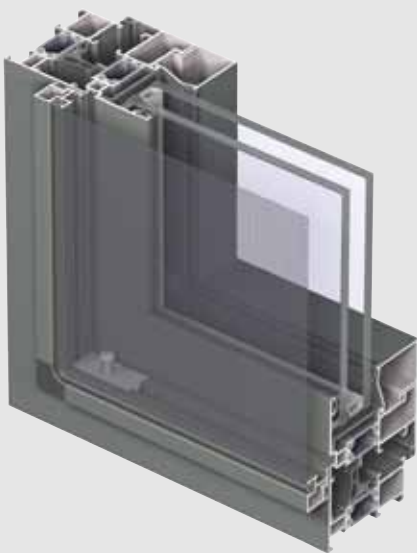

MOSQUITO

Anti-bug

R
REYNAERS
aluminium

Mosquito is a wire screen system which can be fitted to a window, door or sliding door to keep out insects. The system is compatible with all Reynaers window, door and sliding door series as well as series from other system suppliers. Mosquito is available in softline and renaissance style to match your Reynaers system.

The rail for the sliding insect screen is situated above or at the bottom of the door in order to assure optimal comfort. The windows, doors or sliding doors can be opened or closed without taking out the Mosquito system.

MOSQUITO

TECHNICAL CHARACTERISTICS

Style variants	INSECT-RETARDANT WINDOWS	INSECT-RETARDANT DOORS	INSECT-RETARDANT SLIDING DOORS
Overall system depth	15 mm / 22 mm	28 mm	28 mm
Corners	pre-formed synthetic supporting corner pieces or aluminium clampable corner	pneumatically crimped aluminium corner or aluminium clampable corner	pneumatically crimped aluminium corner or aluminium clampable corner