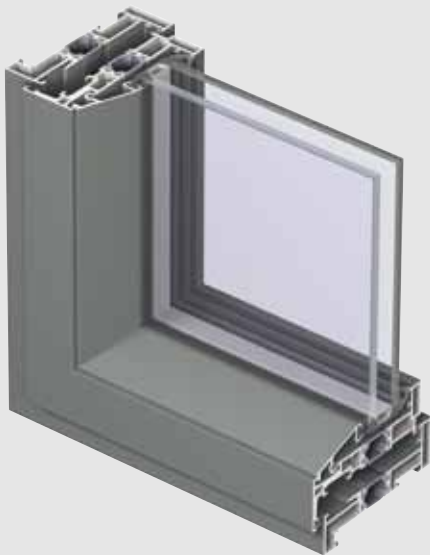

# CS 24-SL

Ultimate elegance

**R**  
REYNAERS  
aluminium

CS 24-SL is a thermally insulated three-chamber window system that combines ultimate elegance with elevated strength and ease in production. The system's slender exterior contours and glazing beads on the outside give the system a steel look design. This slim appearance makes CS 24-SL the ideal system for new-build constructions as well as for the replacement of steel-framed windows, respecting the original design.

All types of side or top hung outward opening windows are available with hinges or friction stays.

Different colours on the inside and outside are also possible.

### TECHNICAL CHARACTERISTICS

Min. visible width outward opening window	Frame	19 mm
	Vent	31 mm
Min. visible width T-profile		13.9 mm
Overall system depth window	Frame	85 mm
	Vent	85 mm
Rebate height		14 mm
Glass thickness		21 mm up to 30 mm
Glazing method		dry glazing with EPDM or neutral silicones
Thermal insulation		omega-shaped fibreglass reinforced polyamide strips (frame 22 mm - vent 22 mm)